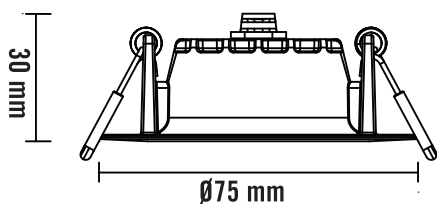

External driver with quick connector for faster and easier installation. Dimmable with trailing edge dimmer. Can be mounted direct into insulation sheet. Easy installation. Mounting without tools.

Total effekt:	5W
LED effekt:	3,8W
Ljusflöde:	520lm
Effektivitet:	104 lm/W
Ra:	82
R9:	10
SDCM:	≤3
LED Chip:	luminus
Färgtemperatur:	2700K
Spridningsvinkel:	36°
Håltagningsmått:	Ø63-68 mm
IP-klass:	IP44
Livslängd	50.000 timmar L90B10 80.000 timmar L80B50 120.000 timmar L70B50

Total power:	5W
LED power:	3.8W
Luminous Efficiency:	520lm
Efficiency:	104 lm/W
Ra:	82
R9:	10
SDCM:	≤3
LED Chip:	luminus
Colour Temperature:	2700K
Beam Angle:	36°
Cut out:	Ø63-68 mm
IP Rating:	IP44
Lifetime:	50,000 hours L90B10 80,000 hours L80B50 120,000 hours L70B50

Säkerhetsföreskrifter
Safety instructions

Bryt strömmen före installation eller service. Armaturen skall installeras av behörig installatör enligt gällande föreskrifter.

Make sure that the power is turned off before installation or maintenance. The luminaire must be installed by a certified electrician according to local regulations.

Minsta avstånd till brännbart material i armaturens strålrättning.
Minimum distance to flammable material in the beam direction.

MÅTT / MEASURES

Cut out / Håltagningsmått: Ø68mm

Kan monteras direkt mot isolering.
Can be mounted directly into insulation sheet.