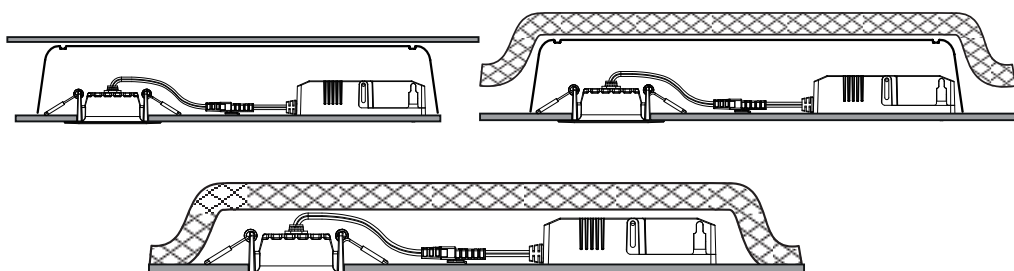

External driver with quick connector for faster and easier installation. Dimmable with trailing edge dimmer. Can be mounted direct into insulation sheet. Easy installation. Mounting without tools.

Total effekt:	5W
LED effekt:	3,8W
Ljusflöde:	520lm
Effektivitet:	104 lm/W
Ra:	82
R9:	10
SDCM:	≤3
LED Chip:	luminus
Färgtemperatur:	2700K
Spridningsvinkel:	36°
Håltagningsmått:	Ø63-68 mm
IP-klass:	IP44
Livslängd	50.000 timmar L90B10 80.000 timmar L80B50 120.000 timmar L70B50

Total power:	5W
LED power:	3.8W
Luminous Efficiency:	520lm
Efficiency:	104 lm/W
Ra:	82
R9:	10
SDCM:	≤3
LED Chip:	luminus
Colour Temperature:	2700K
Beam Angle:	36°
Cut out:	Ø63-68 mm
IP Rating:	IP44
Lifetime:	50,000 hours L90B10 80,000 hours L80B50 120,000 hours L70B50

Säkerhetsföreskrifter
Safety instructions

Bryt strömmen före installation eller service. Armaturen skall installeras av behörig installatör enligt gällande föreskrifter.

Make sure that the power is turned off before installation or maintenance. The luminaire must be installed by a certified electrician according to local regulations.

Minsta avstånd till brännbart material i armaturens strålrättning.
Minimum distance to flammable material in the beam direction.

MÅTT / MEASURES

Cut out / Håltagningsmått: Ø68mm

Kan monteras direkt mot isolering.
Can be mounted directly into insulation sheet.